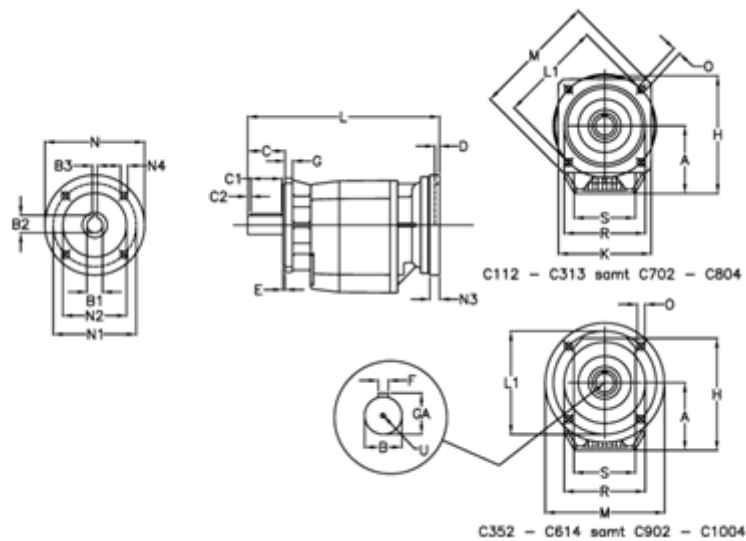

Article number: 40600710382435

Description: Helical gearbox  
C703F-103,8-P90B5

## Measures

A = 208.0	D = 4.0	L1 = 300	R = 262
B = 60	E = 5	M = 350	S = 250
B1 = 24	F = 18	N = 200	U = M20x42
B2 = 27.3	G = 17	N1 = 165	
B3 = 8	GA = 64.0	N2 = 130	
C = 120	H = 358.0	N3 = 0	
C1 = 90	K = 300	N4 = M10x12	
C2 = 15	L = 473.0	O = 18.0	